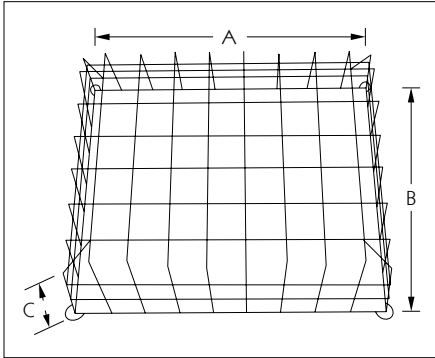

## ORDERING INFORMATION

Model #	Application	Dimensions		
		A	B	C
BPG-1	combination exit & battery unit	17"	17"	17"
BGP-2	wall mount exit	14"	10"	4.5"
BPG-3	ceiling mount exits	14.5"	6"	10.5"
BPG-4	SRP1 and SPR2 remotes	6"	8"	6"
BPG-5	small cabinet battery units	15"	14"	6"
BPG-6	medium cabinet battery units	20"	17"	9"
BPG-7	large cabinet battery units	28.5"	24.75"	10"
BPG-8	SRP1 and LRP1 remotes	8"	6"	8"
BPG-9	SPR2 and LRP2 remotes	12"	9"	9"
BPG-10	ceiling mounted combination exit battery unit	13.5"	12"	16.5"
BPG-11	special wording custom size signs	29"	8"	10"
BPG-12	illumina 4' vapor tight	52"	9.25"	4.5"