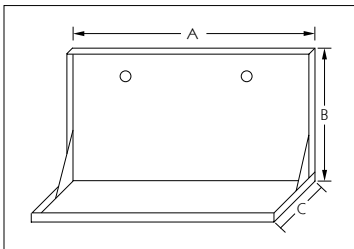

## ORDERING INFORMATION

Model #	Application	Dimensions		
		A	B	C
BPG-1	combination exit & battery unit	17"	17"	17"
BGP-2	wall mount exit	14"	10"	4.5"
BPG-3	ceiling mount exits	14.5"	6"	10.5"
BPG-4	SRP1 and SPR2 remotes	6"	8"	6"
BPG-5	small cabinet battery units	15"	14"	6"
BPG-6	medium cabinet battery units	20"	17"	9"
BPG-7	large cabinet battery units	28.5"	24.75"	10"
BPG-8	SRP1 and LRP1 remotes	8"	6"	8"
BPG-9	SPR2 and LRP2 remotes	12"	9"	9"
BPG-10	ceiling mounted combination exit battery unit	13.5"	12"	16.5"
BPG-11	special wording custom size signs	29"	8"	10"
BPG-12	illumina 4' vapor tight	52"	9.25"	4.5"

## MOUNTING SHELVES

Model #	Application	Dimensions			
		A	B	C	
BMS-1	very small units	12W - 36 W	12"	10.5"	3.5"
BMS-2	small units:	54W - 72W	17"	10.5"	4.5"
BMS-4	medium units:	100W-200W	15"	13"	8.5"
BMS-5	large units:	300W-400W	19.5"	13"	8.5"