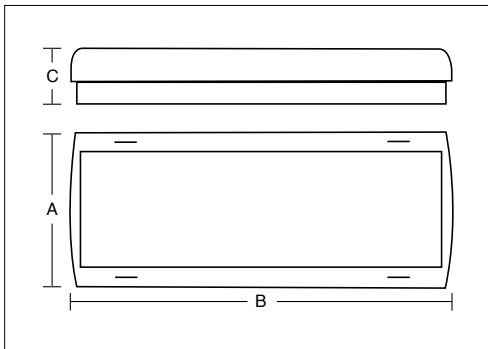

LAMP TECHNOLOGY

The **AESTETICA** features a single 8W linear T5 lamp that is included. Estimated lamp life 7,500 hours.

AESTETICA PHOTOMETRICS:

DIMENSIONS:

Series	A"	B"	C"
Aesthetic	5.3"	13.25"	1.8"

WARRANTY