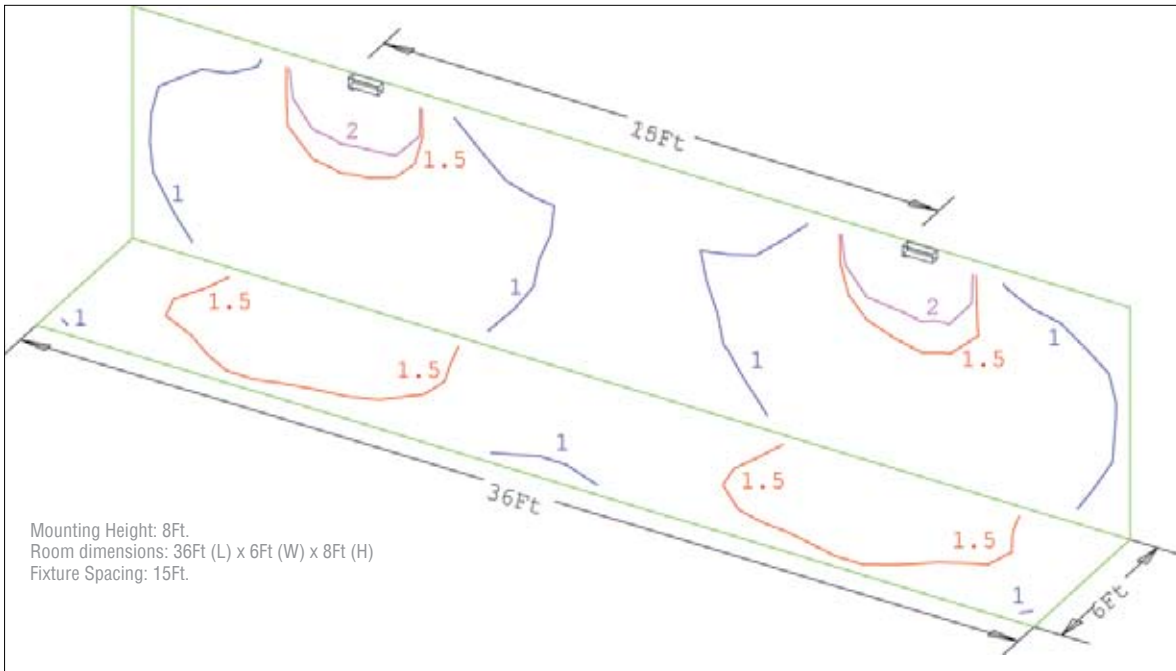

LAMP TECHNOLOGY

The **AESTETICA** features a single 8W linear T5 lamp that is included. Estimated lamp life 7,500 hours.

AESTETICA PHOTOMETRICS:

DIMENSIONS:

Series	A"	B"	C"
Aesthetic	5.3"	13.25"	1.8"

WARRANTY