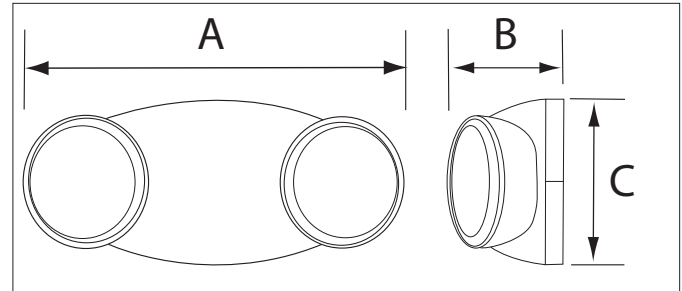

Job/Location:			
Contractor:		Job Type:	
Prepared By:		Date:	

DIMENSIONS

Wattage	A	B	C
2x0.5W	9"	2.75"	4"
	228.6mm	69.8mm	101.6mm

ORDERING INFORMATION

Series	Options
PE-1	B (black housing)

EXAMPLE: PE-1B
 DESCRIPTION: PACO emergency luminaire, emergency only, 3.6V 2x0.5W, black housing, damp location.

PRODUCT OVERVIEW

The **PACO PE-1** emergency unit features performance and reliability in a small and attractive package. Two fully adjustable 0.5W lamp heads ensure emergency lighting performance, accurate positioning and reduced maintenance. The thermoplastic housing comes standard finished in white. An optional black housing finish is available. The quick connect installation system allows effortless surface mount installation.

INSTALLATION

The **PACO PE-1** emergency unit is designed for surface wall or ceiling installations. Suitable for indoor / damp location environments.

EXTERNAL SPECIFICATIONS

The **PACO PE-1** is constructed from high impact, UV-stabilized, UL 94 V-0 plastic. White housing finish is standard. White **0.5W LED** emergency lighting heads are fully adjustable and glare-free in matching color. Universal mounting plate allows for quick-connect installation. Integrated test switch / monitor LED gives immediate unit status.